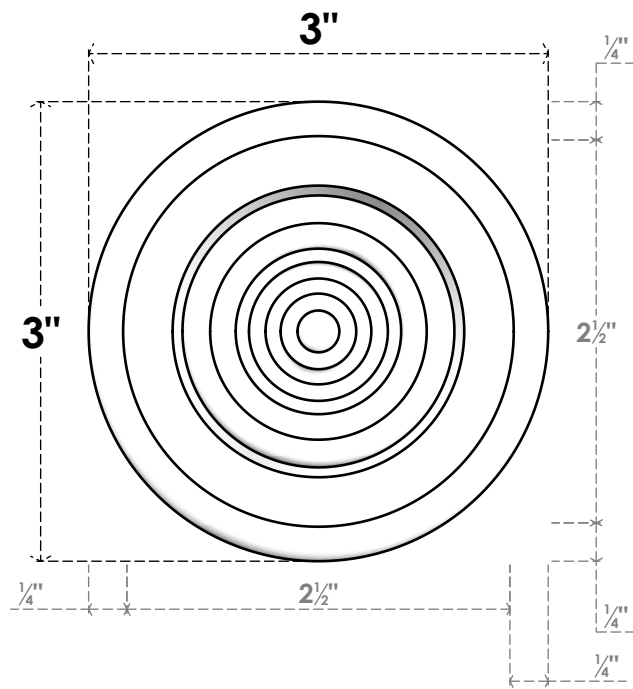

ROSP030X030X075GRY04

3"W X 3"H X 3/4"P STANDARD GRAYSON BULLSEYE ROSETTE WITH ROUNDED EDGE, ARCHITECTURAL GRADE PVC

FRONT

SIDE

EKENA MILLWORK
2300 WEST MAIN ST.
CLARKSVILLE, TX 75426
TOLL FREE: 866-607-0453
WWW.EKENAMILLWORK.COM