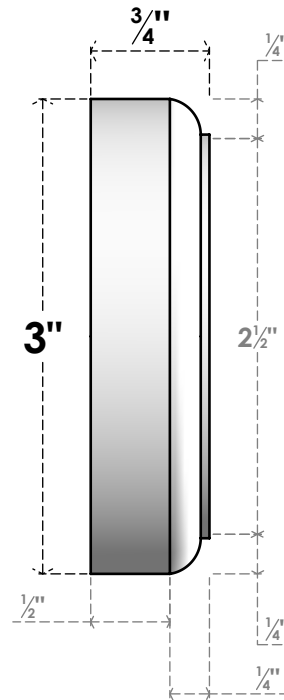

ROSP030X030X075GRY04

3"W X 3"H X 3/4"P STANDARD GRAYSON BULLSEYE ROSETTE WITH ROUNDED EDGE, ARCHITECTURAL GRADE PVC

FRONT

SIDE

EKENA MILLWORK
2300 WEST MAIN ST.
CLARKSVILLE, TX 75426
TOLL FREE: 866-607-0453
WWW.EKENAMILLWORK.COM

NOTES

1. INSTALLATION TO BE COMPLETED IN ACCORDANCE WITH MANUFACTURER'S SPECIFICATIONS.
2. DRAWING MAY NOT BE TO SCALE
3. THIS DRAWING IS INTENDED FOR DESIGN AND PLANNING PURPOSES ONLY.
4. ALL INFORMATION CONTAINED HEREIN WAS CURRENT AT THE TIME OF DEVELOPMENT BUT MUST BE REVIEWED AND APPROVED BY THE PRODUCT MANUFACTURER TO BE CONSIDERED ACCURATE.
5. ARCHITECTURAL GRADE PVC PRODUCTS ARE MADE FROM EXPANDED CELLULAR PVC AND COME NATURALLY WHITE BUT MAY BE PAINTED